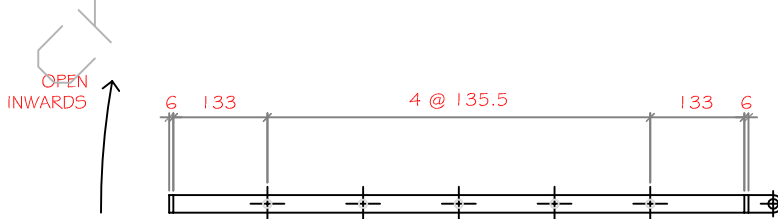

ELEVATION

PLAN ON A - A

2 x GATE HINGE

1 x GATE CATCH

'THE RACECOURSE RANGE'
 TYPE - YORK SINGLE.
 OPENING SIZE - 91.5cm (3'-0").
 FINISH - HOT DIPPED GALVANISED.