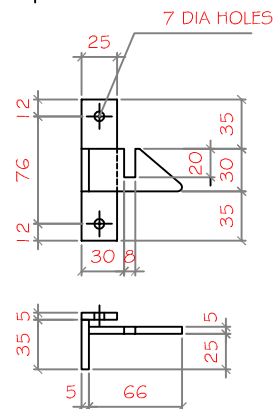

ELEVATION

PLAN ON A - A

2 x GATE HINGE

1 x GATE CATCH

'THE RACECOURSE RANGE'
 TYPE - YORK SINGLE.
 OPENING SIZE - 91.5cm (3'-0").
 FINISH - HOT DIPPED GALVANISED.