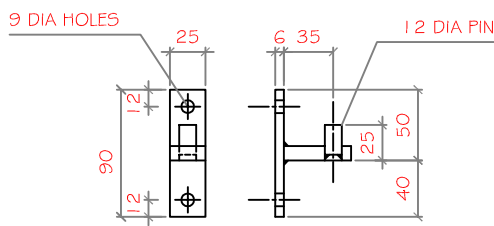

ELEVATION

PLAN ON A - A

2 x GATE HINGE

1 x GATE CATCH

'THE RACECOURSE RANGE'
 TYPE - YORK SINGLE.
 OPENING SIZE - 91.5cm (3'-0").
 FINISH - HOT DIPPED GALVANISED.